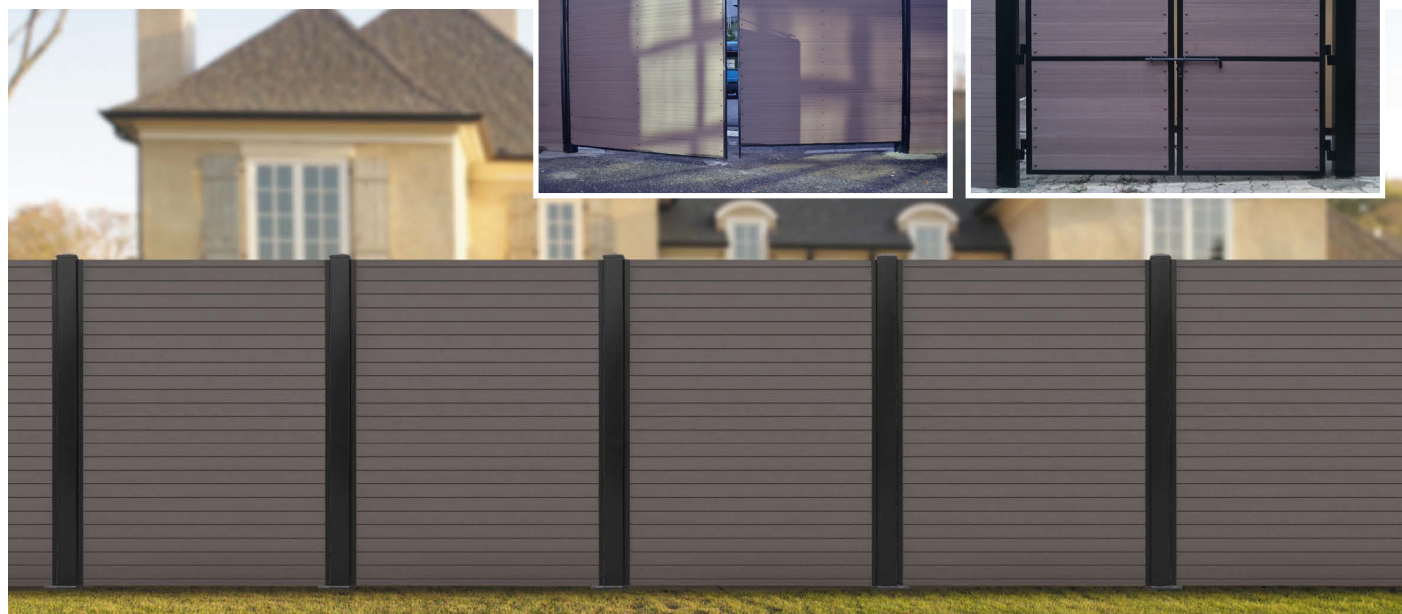

W-4000 (H1,950mm × W1,500mm)