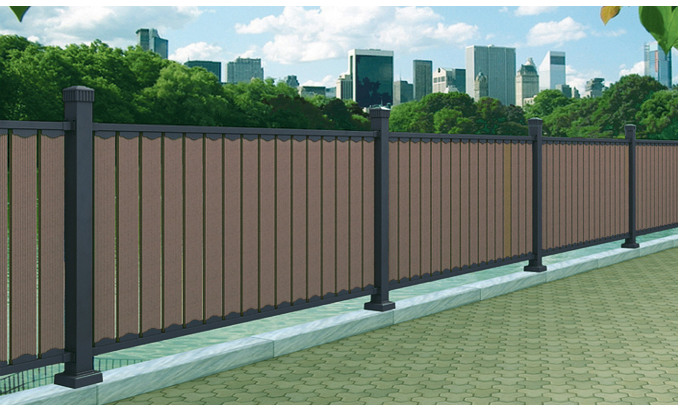

W-1002 (H2,000mm×W2,000mm) 가림막형

W-1002 (H1,800mm×W2,000mm) 가림막형

W-1008 (H1,200mm×W2,000mm)

W-3000R (H500mm×W2,000mm)

SW-1002W (H1,200mm×W2,000mm) 가림막형

SW-1008W (H1,200mm×W2,000mm)

SW-1002S (H1,200mm×W2,000mm) 가림막형